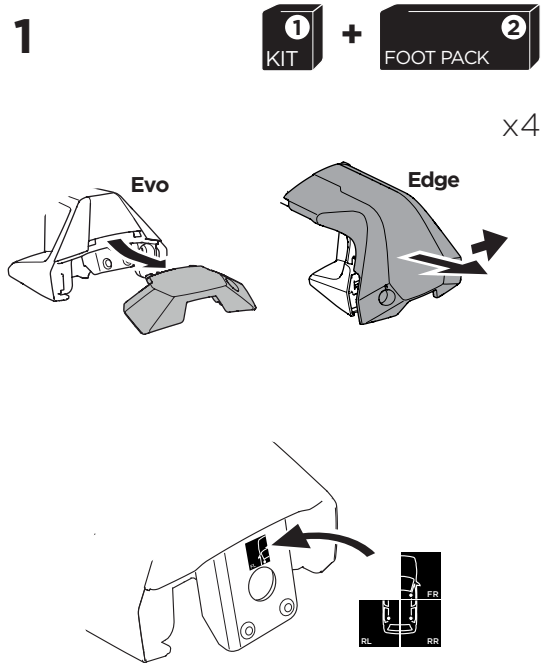

1

Kit 145199

DODGE Ram 1500, 4-dr Crew Cab / Quad Cab, 19-

ISO 11154-E

THULE WingBar Evo	THULE WingBar Edge	THULE WingBar	THULE SquareBar	Evo X (scale)	Edge X (scale)
DODGE Ram 1500, 4-dr Crew Cab / Quad Cab, 19-				64	N/A
THULE ProBar	THULE SlideBar				X (mm/inch)
DODGE Ram 1500, 4-dr Crew Cab / Quad Cab, 19-				1291 mm / 50 7/8"	

THULE WingBar Evo	THULE WingBar Edge	THULE WingBar	THULE SquareBar	Evo Y (scale)	Edge Y (scale)
DODGE Ram 1500, 4-dr Crew Cab / Quad Cab, 19-				64	N/A
THULE ProBar	THULE SlideBar				Y (mm/inch)
DODGE Ram 1500, 4-dr Crew Cab / Quad Cab, 19-				1291 mm / 50 7/8"	

	W (mm/inch)	Z (mm/inch)
DODGE Ram 1500, 4-dr Crew Cab / Quad Cab, 19-	735 mm / 28 7/8"	250 mm / 9 7/8"