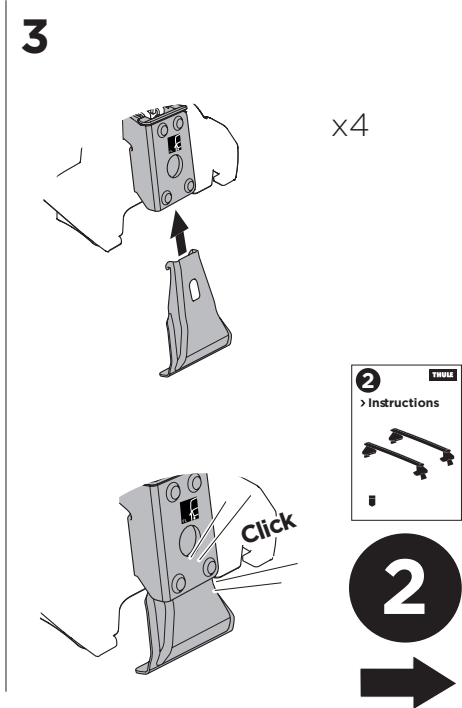

1

Kit 145199

DODGE Ram 1500, 4-dr Crew Cab / Quad Cab, 19-

ISO 11154-E

THULE WingBar Evo	THULE WingBar Edge	THULE WingBar	THULE SquareBar	Evo X (scale)	Edge X (scale)
DODGE Ram 1500, 4-dr Crew Cab / Quad Cab, 19-				64	N/A
THULE ProBar	THULE SlideBar				X (mm/inch)
DODGE Ram 1500, 4-dr Crew Cab / Quad Cab, 19-				1291 mm / 50 7/8"	

THULE WingBar Evo	THULE WingBar Edge	THULE WingBar	THULE SquareBar	Evo Y (scale)	Edge Y (scale)
DODGE Ram 1500, 4-dr Crew Cab / Quad Cab, 19-				64	N/A
THULE ProBar	THULE SlideBar				Y (mm/inch)
DODGE Ram 1500, 4-dr Crew Cab / Quad Cab, 19-				1291 mm / 50 7/8"	

	W (mm/inch)	Z (mm/inch)
DODGE Ram 1500, 4-dr Crew Cab / Quad Cab, 19-	735 mm / 28 7/8"	250 mm / 9 7/8"