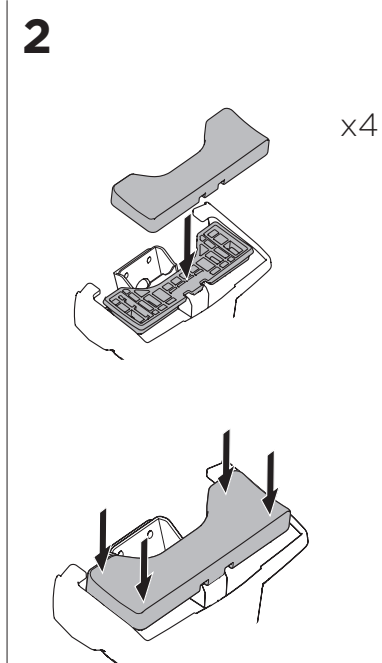

1

Kit 145199

DODGE Ram 1500, 4-dr Crew Cab / Quad Cab, 19-

ISO 11154-E

THULE WingBar Evo	THULE WingBar Edge	THULE WingBar	THULE SquareBar	Evo X (scale)	Edge X (scale)
DODGE Ram 1500, 4-dr Crew Cab / Quad Cab, 19-				64	N/A
THULE ProBar	THULE SlideBar				X (mm/inch)
DODGE Ram 1500, 4-dr Crew Cab / Quad Cab, 19-				1291 mm / 50 7/8"	

THULE WingBar Evo	THULE WingBar Edge	THULE WingBar	THULE SquareBar	Evo Y (scale)	Edge Y (scale)
DODGE Ram 1500, 4-dr Crew Cab / Quad Cab, 19-				64	N/A
THULE ProBar	THULE SlideBar				Y (mm/inch)
DODGE Ram 1500, 4-dr Crew Cab / Quad Cab, 19-				1291 mm / 50 7/8"	

	W (mm/inch)	Z (mm/inch)
DODGE Ram 1500, 4-dr Crew Cab / Quad Cab, 19-	735 mm / 28 7/8"	250 mm / 9 7/8"