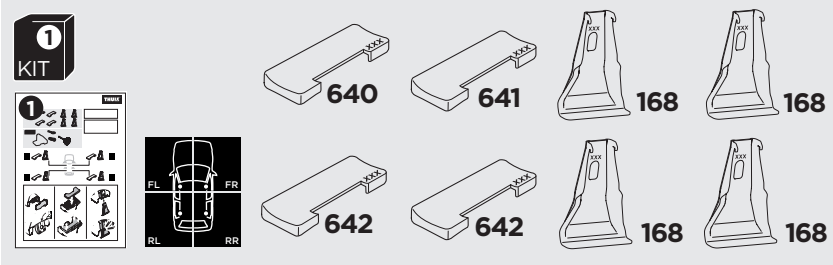

1

Kit 145199

DODGE Ram 1500, 4-dr Crew Cab / Quad Cab, 19-

ISO 11154-E

THULE WingBar Evo	THULE WingBar Edge	THULE WingBar	THULE SquareBar	Evo X (scale)	Edge X (scale)
DODGE Ram 1500, 4-dr Crew Cab / Quad Cab, 19-				64	N/A
THULE ProBar	THULE SlideBar				X (mm/inch)
DODGE Ram 1500, 4-dr Crew Cab / Quad Cab, 19-				1291 mm / 50 7/8"	

THULE WingBar Evo	THULE WingBar Edge	THULE WingBar	THULE SquareBar	Evo Y (scale)	Edge Y (scale)
DODGE Ram 1500, 4-dr Crew Cab / Quad Cab, 19-				64	N/A
THULE ProBar	THULE SlideBar				Y (mm/inch)
DODGE Ram 1500, 4-dr Crew Cab / Quad Cab, 19-				1291 mm / 50 7/8"	

	W (mm/inch)	Z (mm/inch)
DODGE Ram 1500, 4-dr Crew Cab / Quad Cab, 19-	735 mm / 28 7/8"	250 mm / 9 7/8"