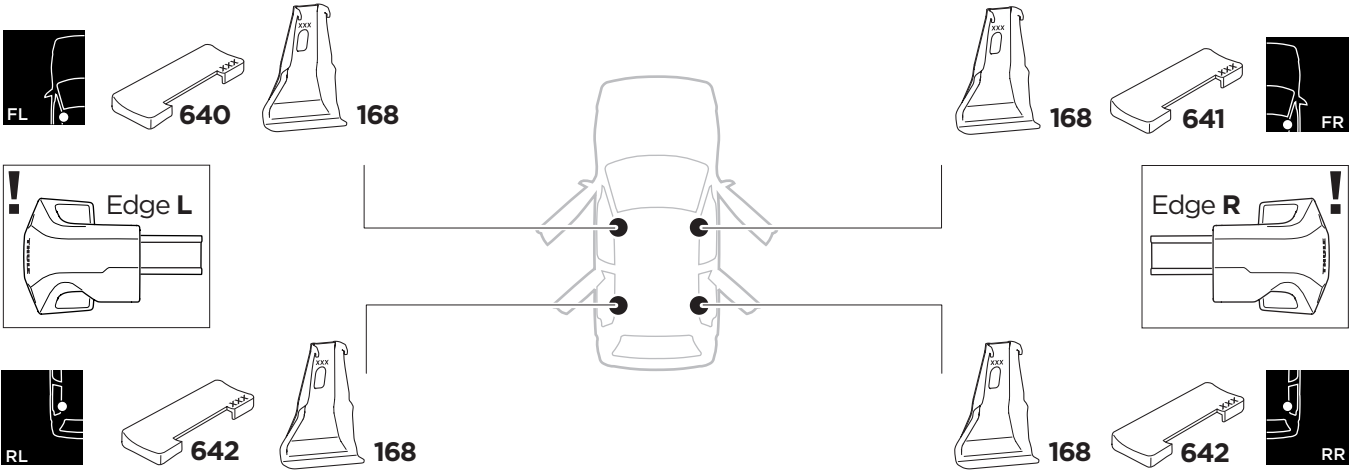

1

Kit 145199

DODGE Ram 1500, 4-dr Crew Cab / Quad Cab, 19-

ISO 11154-E

THULE WingBar Evo	THULE WingBar Edge	THULE WingBar	THULE SquareBar	Evo X (scale)	Edge X (scale)
DODGE Ram 1500, 4-dr Crew Cab / Quad Cab, 19-				64	N/A
THULE ProBar	THULE SlideBar				X (mm/inch)
DODGE Ram 1500, 4-dr Crew Cab / Quad Cab, 19-				1291 mm / 50 7/8"	

THULE WingBar Evo	THULE WingBar Edge	THULE WingBar	THULE SquareBar	Evo Y (scale)	Edge Y (scale)
DODGE Ram 1500, 4-dr Crew Cab / Quad Cab, 19-				64	N/A
THULE ProBar	THULE SlideBar				Y (mm/inch)
DODGE Ram 1500, 4-dr Crew Cab / Quad Cab, 19-				1291 mm / 50 7/8"	

	W (mm/inch)	Z (mm/inch)
DODGE Ram 1500, 4-dr Crew Cab / Quad Cab, 19-	735 mm / 28 7/8"	250 mm / 9 7/8"